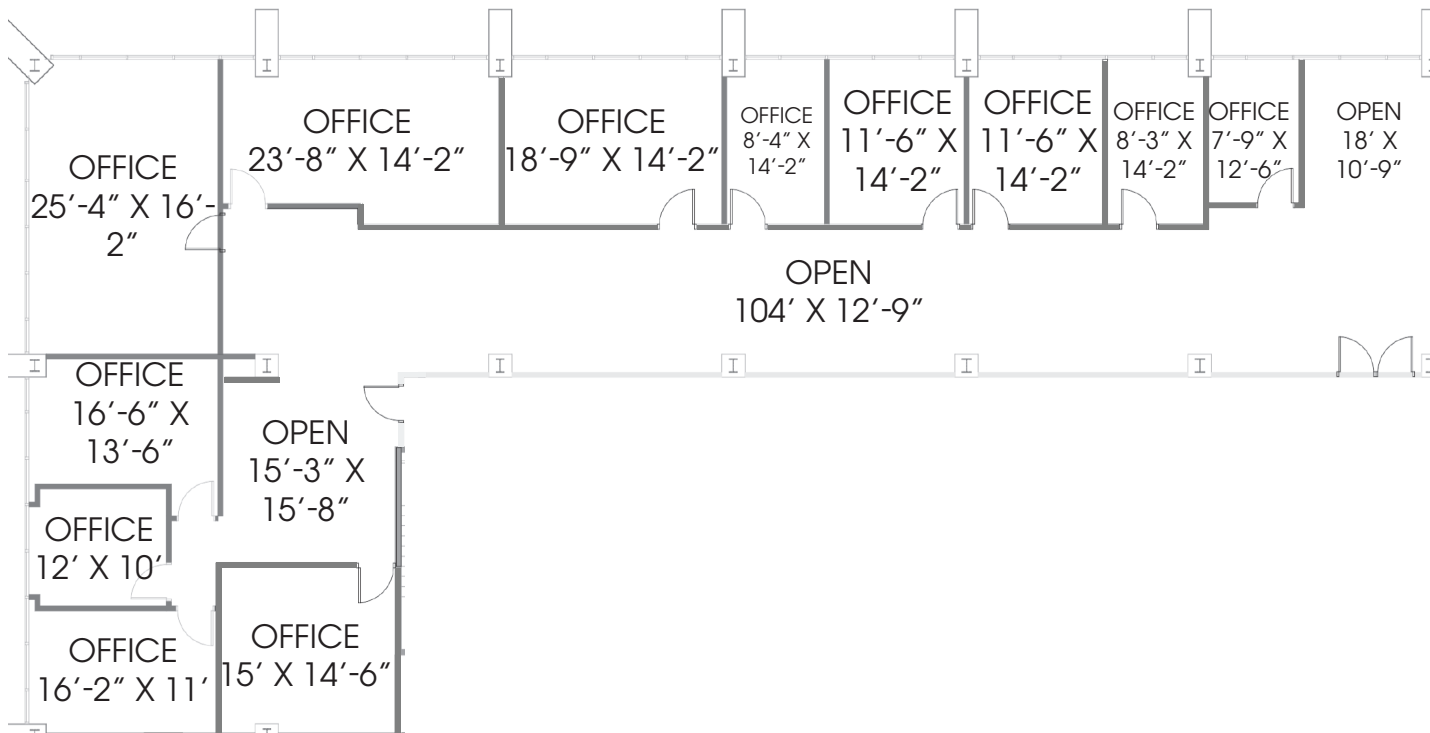

SUITE 306
5201 RSF

KEY PLAN - 3RD FLOOR

MIDTOWN TOWER

13101 Preston Road, Dallas Texas 75240