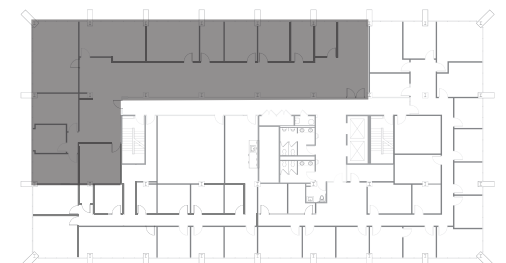

SUITE 306
5201 RSF

KEY PLAN - 3RD FLOOR

MIDTOWN TOWER

13101 Preston Road, Dallas Texas 75240